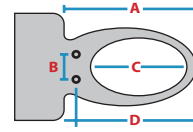

- R Regular
- E Elongated
- B Bottom Fixing
- T Top Fixing
- P P-Trap
- S S-Trap

EB-S300

**EcoBidet S300 (Standard Seat)**

- A:** 496mm or above
- B:** Between 140-195mm
- C:** 320mm or above\*
- D:** 400mm or above

**EcoBidet S300 (Elongated Seat)**

- A:** 528mm or above
- B:** Between 140-195mm
- C:** 340mm or above
- D:** 400mm or above

MULTIPLE P S

**Setout mm**  
S: 60-205  
P: 185

T R

**Caroma**  
Luna BTW Suite