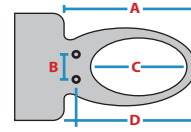

- R Regular
- E Elongated
- B Bottom Fixing
- T Top Fixing
- P P-Trap
- S S-Trap

EB-R500

**EcoBidet R500 (Standard Seat)**

- A:** 496mm or above
- B:** Between 140-195mm
- C:** 320mm or above\*
- D:** 400mm or above

**EcoBidet R500 (Elongated Seat)**

- A:** 528mm or above
- B:** Between 140-195mm
- C:** 340mm or above
- D:** 400mm or above

MULTIPLE P S

**Setout mm**  
S: 60-205  
P: 185

T R

**Caroma**  
Luna BTW Suite