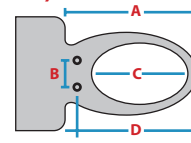

Setout mm
S: 135-160

T B E R

Caroma
Care 400 Connector Suite - depending on flush pipe extension

A: 530 B: 152
C: 400 D: 435

OTHERS **P S**

Setout mm
S: 100-200
P: 185

T B E R

MACHO
Rimless Wall Faced Toilet

A: 528 B: 150
C: 380 D: 440

R Regular **E** Elongated **B** Bottom Fixing **T** Top Fixing

P P-Trap **S** S-Trap

COWAY

BA08 - Health Care Bidet

BA-08 A/R (Standard Seat)

- A:** 500mm or above
- B:** Between 140-195mm
- C:** 330mm or above
- D:** 400mm or above

BA-08 A/E (Elongated Seat)

- A:** 520mm or above
- B:** Between 140-195mm
- C:** 340mm or above
- D:** 400mm or above

DISCLAIMER: The toilets in this guide are suggested based on the information supplied by the manufacture at time of print (January 2020).