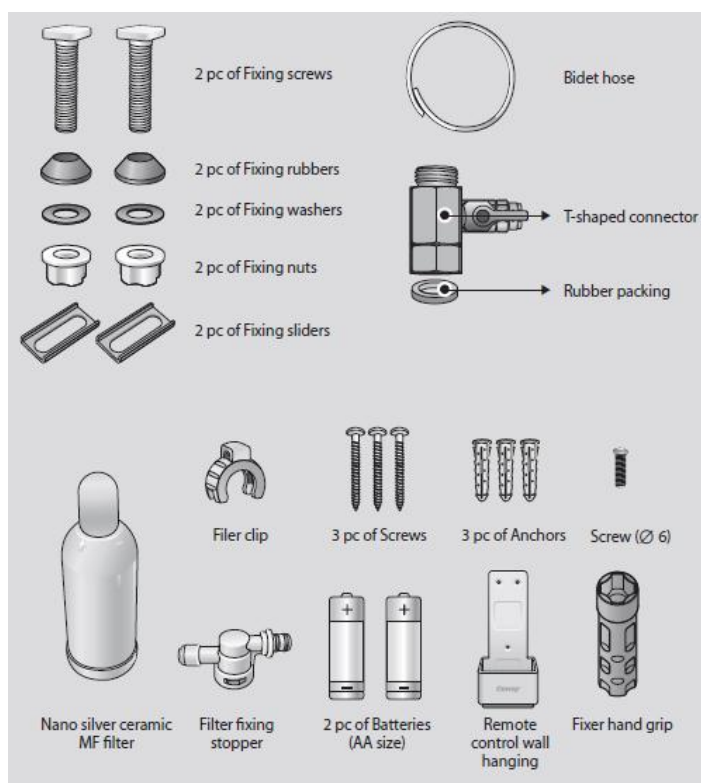

Product Descriptions BA08

BOX CONTENT

Specifications

Product name		Coway Bidet
Model name		BA08-AR/AE
Power rating		220 V - 240 V~ 50 Hz, 60 Hz
Power consumption		850 W
Water pressure		0.11 MPa - 0.68 MPa
Product dimensions	BA08-AR	525 mm (W) X 500 mm (D) X 142 mm (H)
	BA08-AE	525 mm (W) X 530 mm (D) X 142 mm (H)
Weight (NET)		5.7 kg - 6.3 kg
Warm water cleansing device	Rear cleansing	Maximum 0.7 L/min, automatic nozzle cleaning function
	Front cleansing	Maximum 0.7 L/min, automatic nozzle cleaning function
	Timing	Rear cleansing 1 min, Front cleansing 1 min
	Water pressure control	Micom control, 3 level control
	Wide (spray range control)	3 level spray range control(straight-level 1-level 2)
	Air +	Air mixed water type
	Warm water temperature adjustment	4 levels (off : tap water temperature, low : 33 °C, medium : 36 °C, high : 39 °C)
	Power consumption of cistern heater	800 W
Cistern capacity		1 L
Safety device		Bi-metal, temperature sensor, temperature fuse(overheating prevention)
Warm air dryer	Warm air temperature control	3 levels
	Timing	Air dryer 2 min
	Power consumption of dryer heater	180 W
Safety device		Bimetal, temperature fuse(overheating prevention)
Warm seat	Seat temperature control (after seating)	4 levels (off : room temperature, low : 34 °C, medium : 37 °C, high : 40 °C)
	Power consumption of dryer heater	50 W
Safety device		Temperature sensor, temperature fuse(overheating prevention)
MF filter	Life span	4 months (2.5 ton/month, impurity rate : under 0.5 NTU)
	Dimension	(L) 136 mm × (Ø) 48 mm
Accessories	Installation materials	T-Shaped connector, Rubber packing, Bidet hose, 2 Fixing screws, 2 Fixing rubbers, 2 Fixing washers, 2 Fixing nuts, 2 Fixing sliders, MF filter, Filter fixed stopper, Filter clip, 3 Screws, 3 Anchors, Fixed screw(Ø6), Remote control wall hanging, Fixer hand grip, 2 Batteries(AA size)
Other function		Nozzle position adjustment, Move, Nozzle cleaning, Silent mode, Seat sensor lock, Bidet/remote control power saving mode, Remote control, Auto cleansing function
Temperature		0 °C - 40 °C