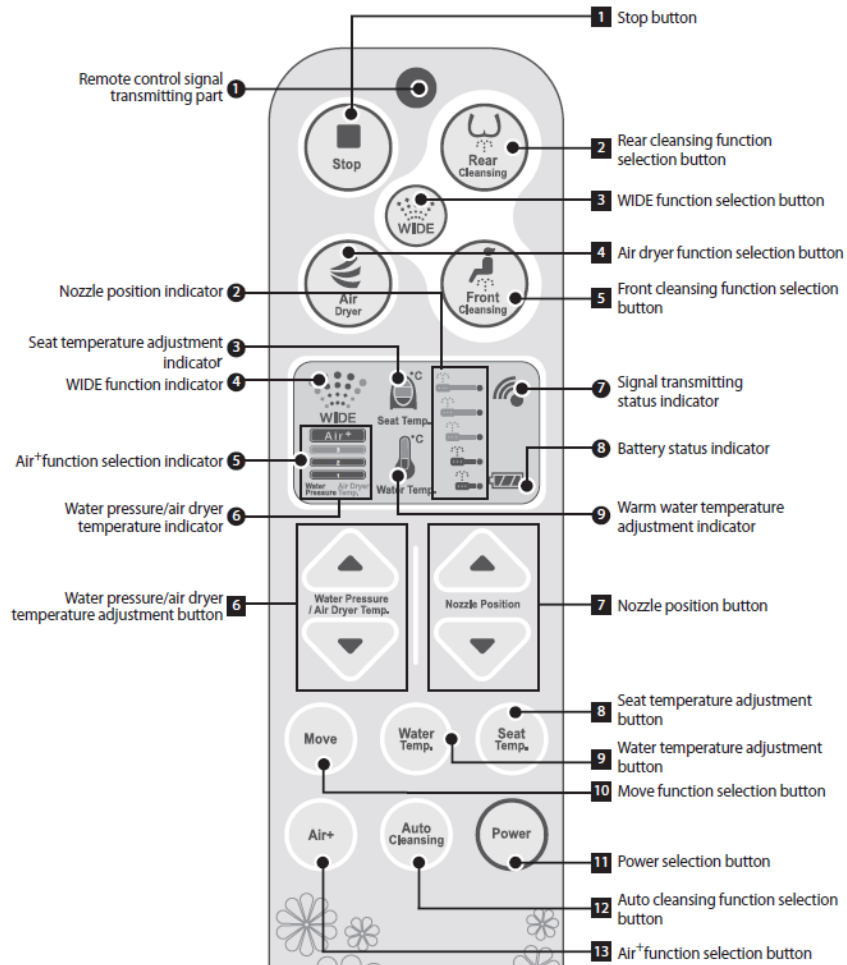

Product Descriptions BA08

Measurements of bidet seat

Remote