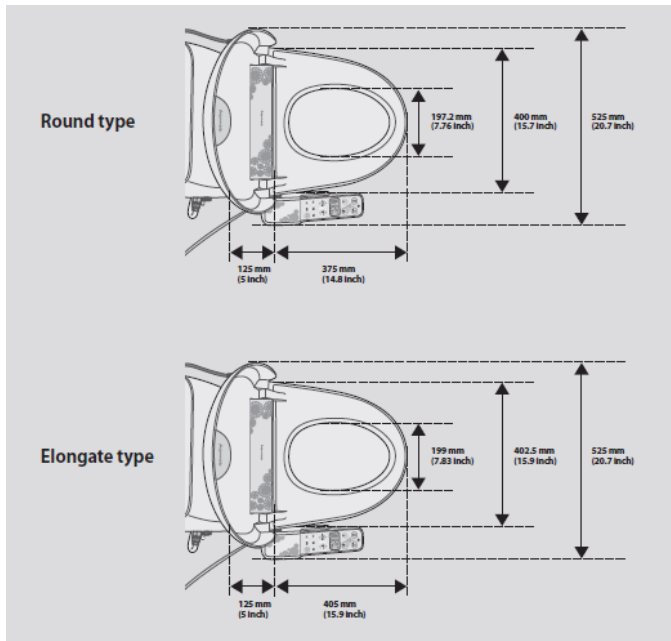

Product Descriptions BA08

Measurements of bidet seat