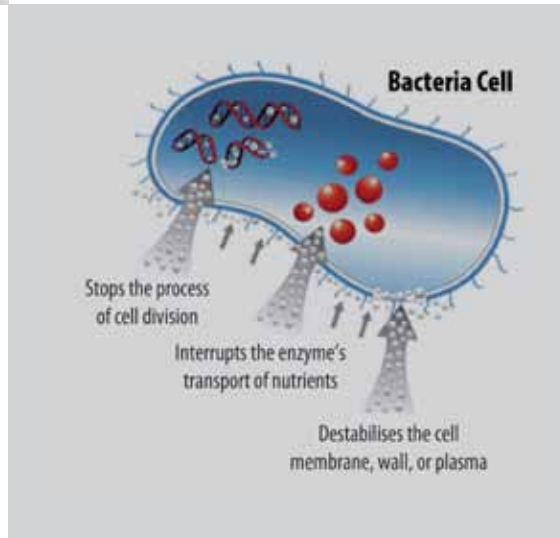

Then press the dry button to activate a gentle flow of warm air.

Quick Release

The bidet seat can be removed with just the press of a button to allow for cleaning under the bidet.

Soft Close Lid

As an added comfort the bidet has been fitted with hydraulic hinges allowing for the seat and lid to close softly.

Deodoriser

Bad odours are removed when the air is sucked from the bowl through a charcoal block neutralising any smells.

This feature automatically starts when you sit on the bidet.

Microbial Plastic

The external plastic components of the seat, lid and top case are treated with an antimicrobial coating to stop bacteria from living on your bidet.

Colloidal Silver Filter

The filter is so easy to change, it just unscrews from the T-piece.

Not only does it protect your bidet from waterborne particles, it's antibacterial components protect you as well.

Germ & Virus Protection

The colloidal silver impregnated ceramic filter helps remove bacteria, germs, and viruses.

Specifications

Model	EB-S300
Filter	External
Nozzle	Single Stainless Steel Nozzle
Dimensions (WxHxD MM)	470 x S496 / E528 x 145
Net weight	4.4 - 4.74kg
Power Rating	220-240V, 50/60Hz
Sterilization	Silver Ion Filter & Antimicrobial plastic