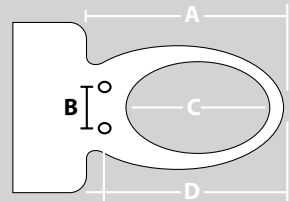

Toilet Compatibility

EB-S300 Standard

A: 490mm or above

B: 135-192mm

C: 320mm* or above

D: 410mm or above

*At 320mm once installed some porcelain may be visible, 330mm is preferred.

Toilet Compatibility

EB-S300 Elongated

A: 520mm or above

B: 135-195mm

C: 340mm or above

D: 440mm or above

Write your measurements here:

A

B

C

D

Top or Bottom fixing bolt options available. To be installed by a licensed plumber. Power point and external tap required. Water Pressure 100-680KPA.

Reseller Details:

The Bidet Shop on 1300 BIDETS
(that's 1300 243 387).