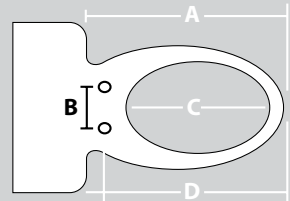

Specifications

Model	EB-R500
Filter	External
Nozzle	Single Stainless Steel Nozzle
Dimensions (WxHxD MM)	406 x S498 / E528 x 145
Net weight	4.5 - 4.7kg
Power Rating	240V, 50Hz
Sterilization	Silver Ion Filter & Antimicrobial plastic

Toilet Compatibility

EB-R500 Standard

- A: 490mm or above
- B: 135-192mm
- C: 320mm* or above
- D: 410mm or above

*At 320mm once installed some porcelain may be visible, 330mm is preferred.

Toilet Compatibility

EB-R500 Elongated

- A: 520mm or above
- B: 135-195mm
- C: 340mm or above
- D: 440mm or above

Write your measurements here:

A

B

C

D

Top or Bottom fixing bolt options available. To be installed by a licensed plumber. Power point and external tap required. Water Pressure 100-680KPA.