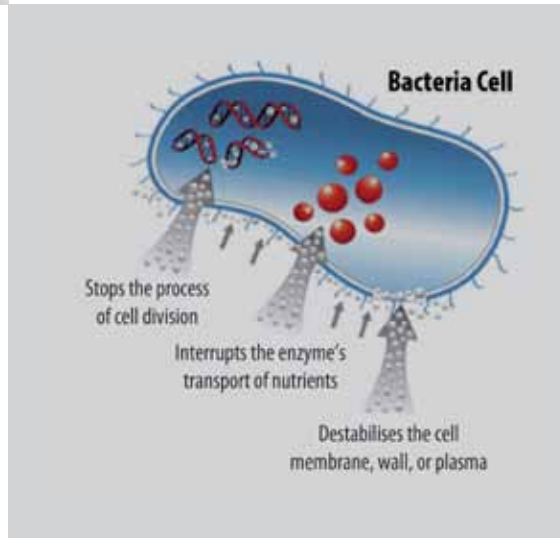

Two Person Memory

The EB-R500 remote can remember the preferred wash and temperature settings of two different users.

The capacitive touch pad makes operating the remote so easy.

Mini Side Control

As an added feature, there are mini side controls on the bidet seat itself.

Microbial Plastic

The external plastic components of the seat, lid and top case are treated with an antimicrobial coating to stop bacteria from living on your bidet.

Colloidal Silver Filter

The filter is so easy to change, it just unscrews from the T-piece.

Not only does it protect your bidet from waterborne particles, it's antibacterial components protect you as well.

Germ & Virus Protection

The colloidal silver impregnated ceramic filter helps remove bacteria, germs, and viruses.