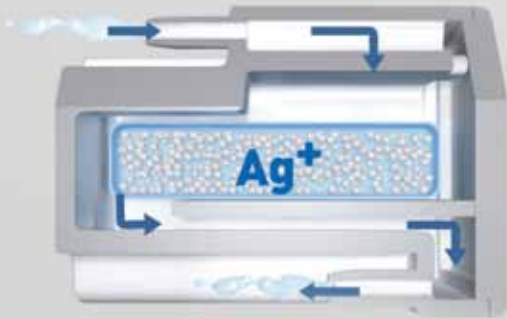

Silver Ion Generator

A silver ion generator is inbuilt in all BA13B models only.

When you sit on the bidet the silver ion generator ionises the water passing over the nozzles.

This ensure an optimal level of protection against germs and viruses.