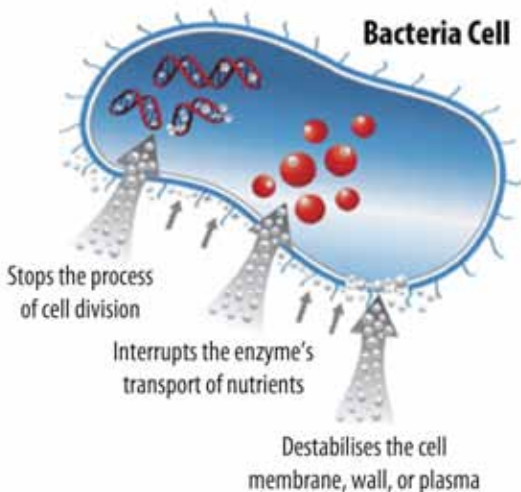

Bad odours are removed when the air is sucked from the bowl through a charcoal block neutralising any smells.

Silver Ion Generator

A silver ion generator is inbuilt in all BA13B models only.

When you sit on the bidet the silver ion generator ionises the water passing over the nozzles.

This ensure an optimal level of protection against germs and viruses.

Antimicrobial Plastic

The external plastic components of the seat, lid and top case are treated with an antimicrobial coating to stop bacteria from living on your bidet.

Filter

The sediment filter removes particles from the water before entering the bidet. Protecting your internal heating systems.

Water then passes through the ceramic balls, containing silver ions that attack bacteria, germs and virus.