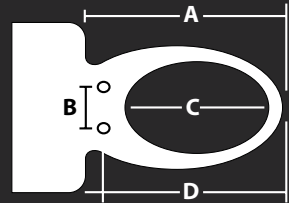

Toilet Compatibility

BA13A/B Standard

- A: 480mm or above
- B: 130-200mm
- C: 310mm or above
- D: 400mm or above

Toilet Compatibility

BA13A/B Elongated

- A: 510mm or above
- B: 130-200mm
- C: 340mm or above
- D: 430mm or above

Write your measurements here:

A

B

C

D

Top or Bottom fixing bolt options available. To be installed by a licensed plumber. Power point and external tap required. Water Pressure 100-680KPA.

Reseller Details:

The Bidet Shop on 1300 BIDETS
(that's 1300 243 387).