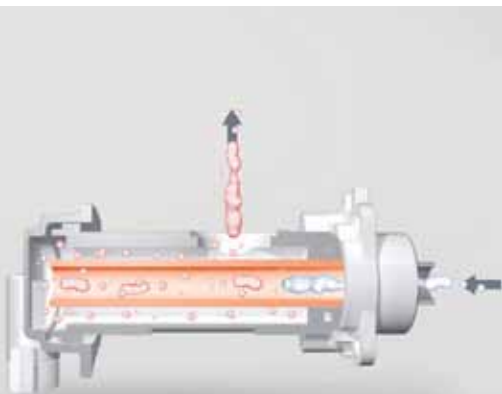

Air injection

Twin nozzles

MF Filter

Antimicrobial

Deodoriser B only

Remote

Easy to understand and operate. The holder mounts on the wall with adhesive tape. Just peel off and place where you want.

The remote is held in the holder by magnet. It simply pulls out of the holder and snaps back in when you are not using it.

Fully Encapsulated Stainless Steel Nozzles

Separate nozzles for bottom wash and ladies wash allows for accurate placement and delivery of the warm, adjustable, aerated wash at the push of a button.

Nozzles are adjustable to 5 different positions.