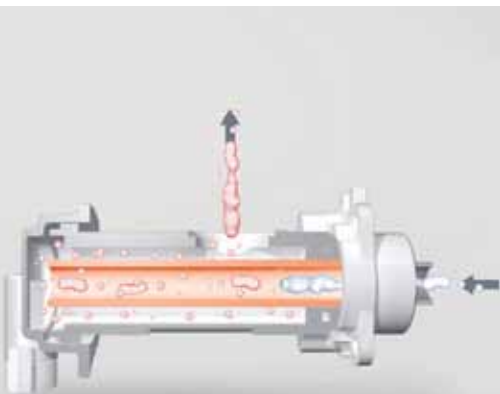

Air injection

Twin nozzles

MF Filter

Antimicrobial

Deodoriser B only

Remote

Easy to understand and operate. The holder mounts on the wall with adhesive tape. Just peel off and place where you want.

The remote is held in the holder by magnet. It simply pulls out of the holder and snaps back in when you are not using it.

Fully Encapsulated Stainless Steel Nozzles

Separate nozzles for bottom wash and ladies wash allows for accurate placement and delivery of the warm, adjustable, aerated wash at the push of a button.

Nozzles are adjustable to 5 different positions.