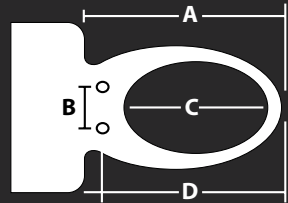

Toilet Compatibility

BA13A/B Standard

- A: 480mm or above
- B: 130-200mm
- C: 310mm or above
- D: 400mm or above

Toilet Compatibility

BA13A/B Elongated

- A: 510mm or above
- B: 130-200mm
- C: 340mm or above
- D: 430mm or above

Write your measurements here:

A

B

C

D

Top or Bottom fixing bolt options available. To be installed by a licensed plumber. Power point and external tap required. Water Pressure 100-680KPA.

Reseller Details:

The Bidet Shop on 1300 BIDETS
(that's 1300 243 387).