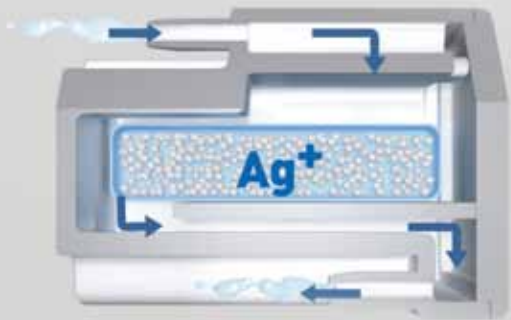

Silver Ion Generator

A silver ion generator is inbuilt in all BA13B models only.

When you sit on the bidet the silver ion generator ionises the water passing over the nozzles.

This ensure an optimal level of protection against germs and viruses.