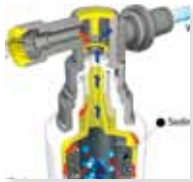

Air injection

Twin nozzles

MF Filter

Antimicrobial

Deodoriser B only

Remote

Easy to understand and operate. The holder mounts on the wall with adhesive tape. Just peel off and place where you want.

The remote is held in the holder by magnet. It simply pulls out of the holder and snaps back in when you are not using it.

Fully Encapsulated Stainless Steel Nozzles

Separate nozzles for bottom wash and ladies wash allows for accurate placement and delivery of the warm, adjustable, aerated wash at the push of a button.

Nozzles are adjustable to 5 different positions.