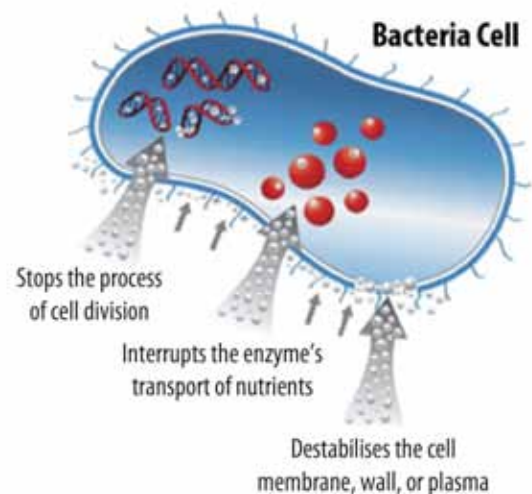

Bad odours are removed when the air is sucked from the bowl through a charcoal block neutralising any smells.

Silver Ion Generator

A silver ion generator is inbuilt in all BA13B models only.

When you sit on the bidet the silver ion generator ionises the water passing over the nozzles.

This ensure an optimal level of protection against germs and viruses.

Antimicrobial Plastic

The external plastic components of the seat, lid and top case are treated with an antimicrobial coating to stop bacteria from living on your bidet.

Filter

The sediment filter removes particles from the water before entering the bidet. Protecting your internal heating systems.

Water then passes through the ceramic balls, containing silver ions that attack bacteria, germs and virus.